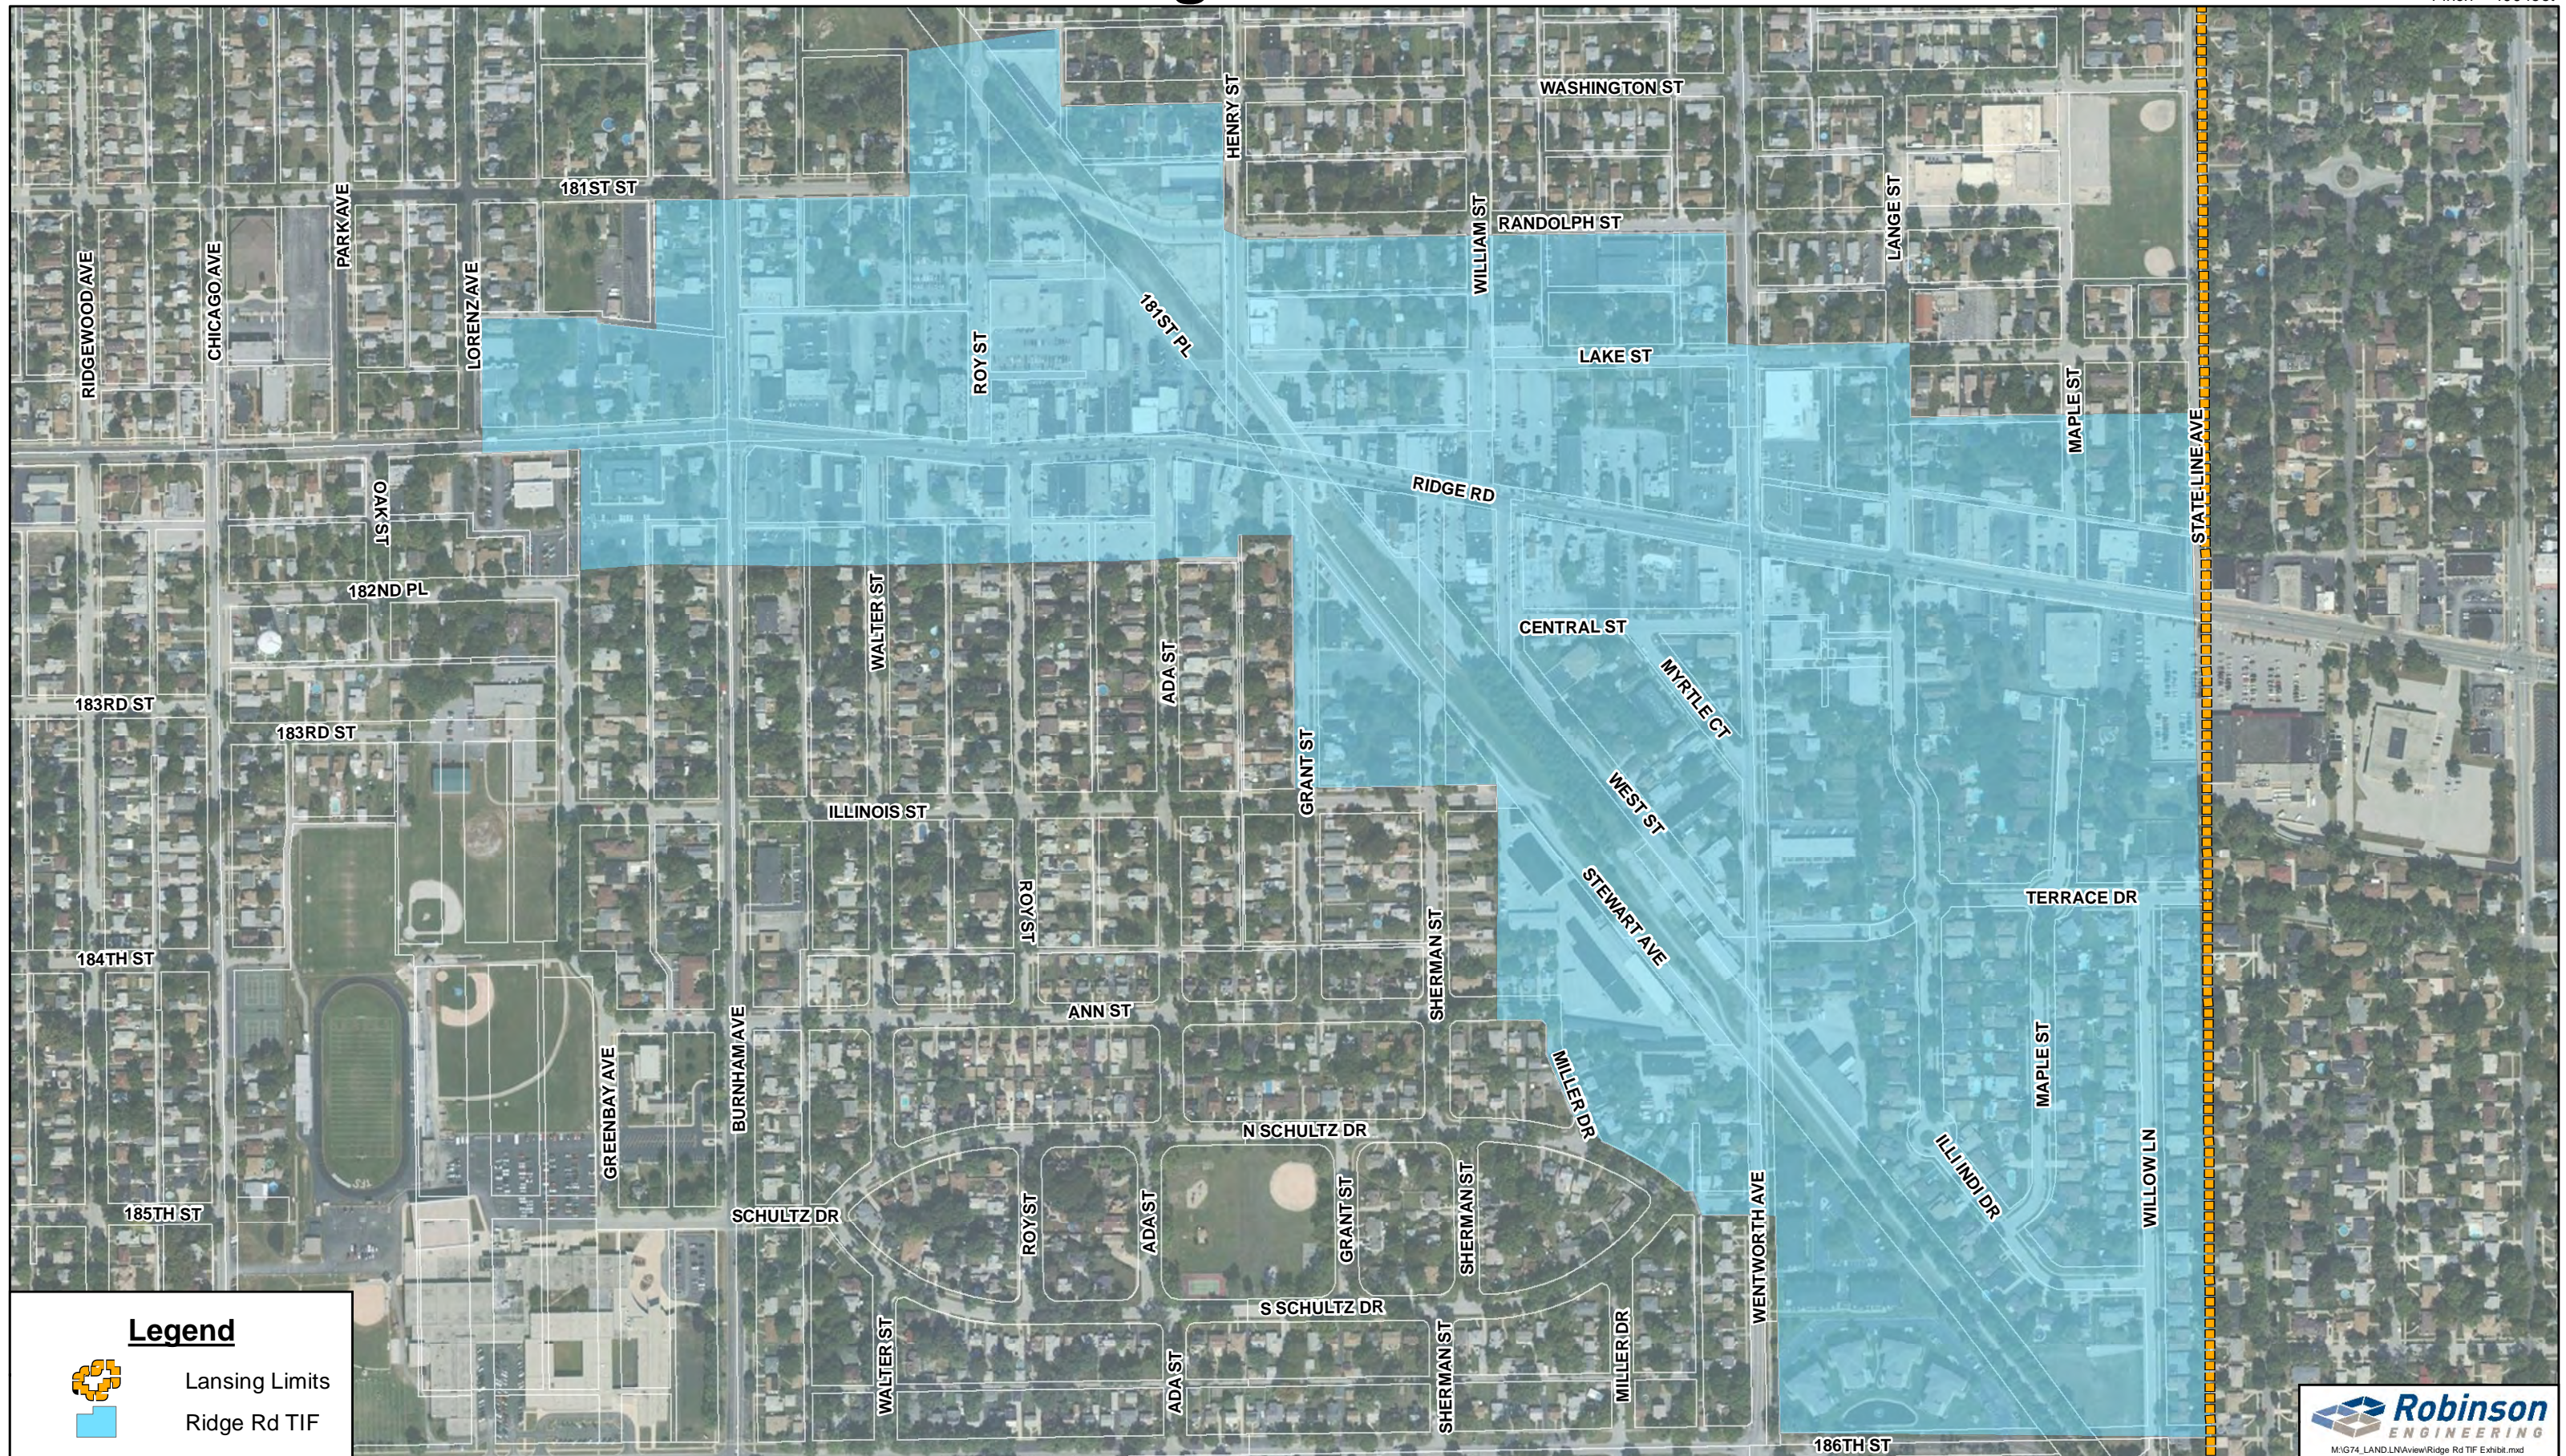

Village of Lansing Ridge Road TIF

1 inch = 400 feet

Legend

Lansing Limits
Ridge Rd TIF

M:\G74_LAND.LN\Aview\Ridge Rd TIF Exhibit.mxd