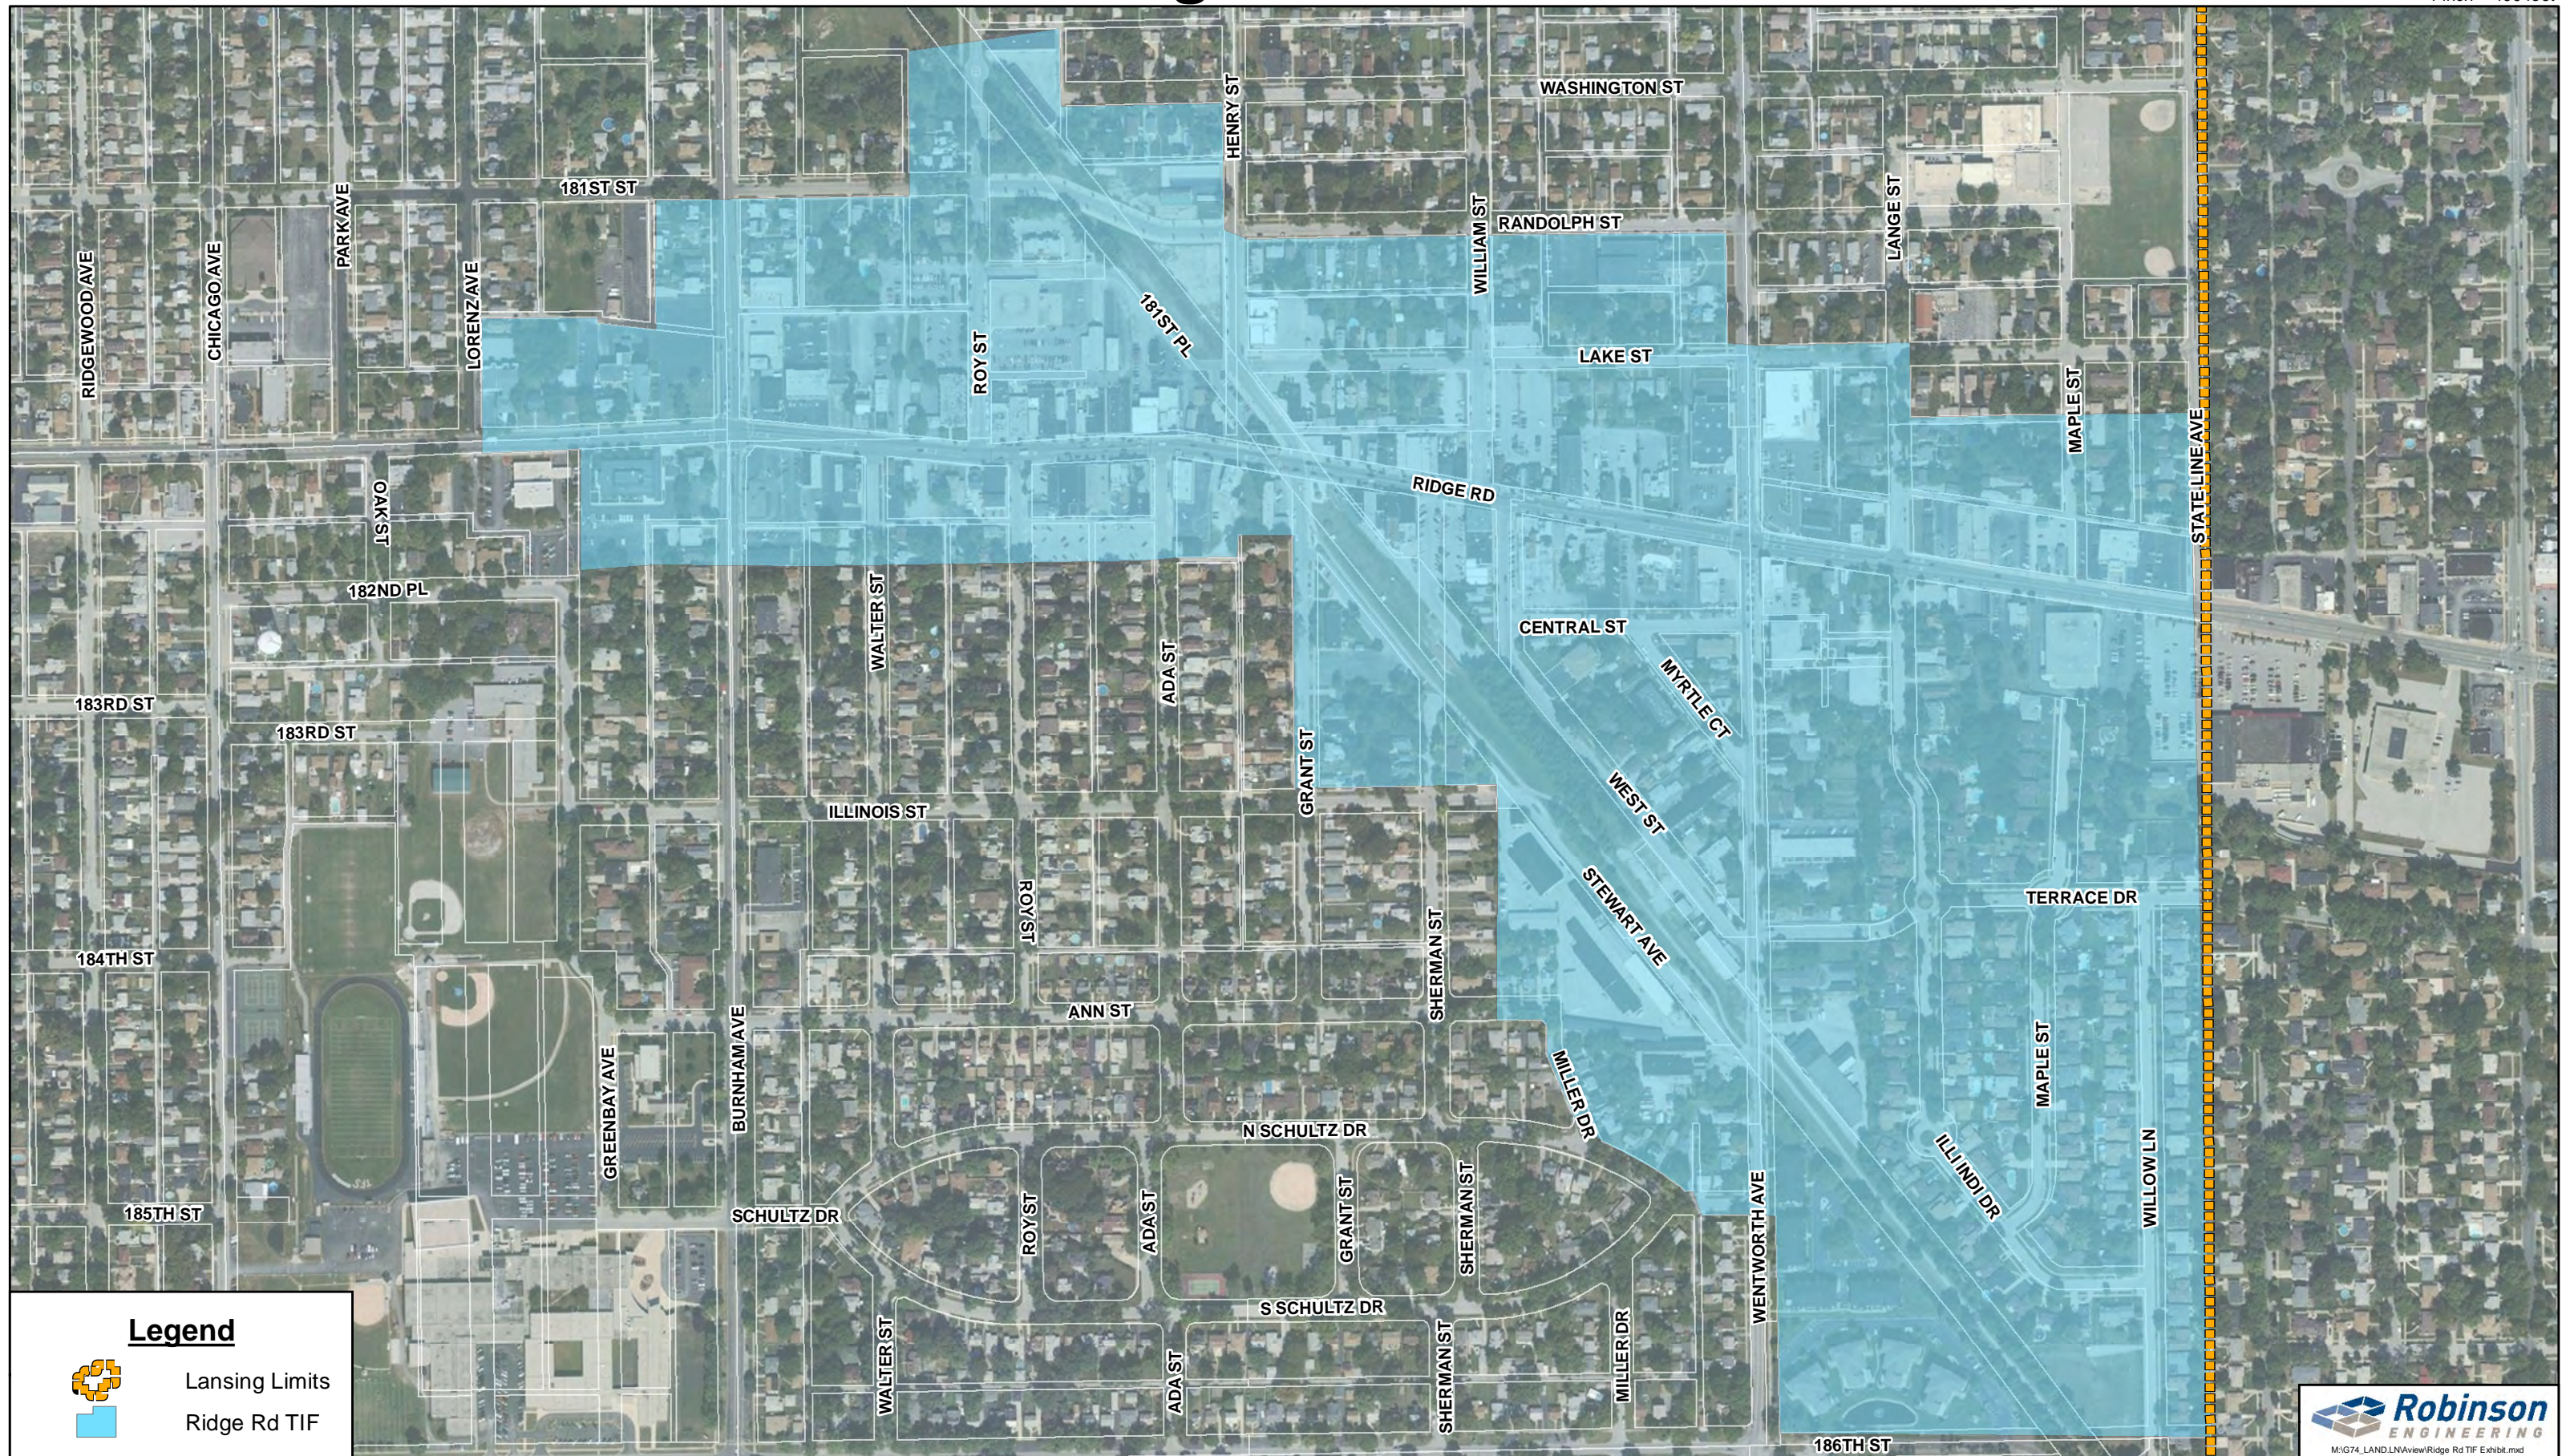

Village of Lansing Ridge Road TIF

1 inch = 400 feet

Legend

Lansing Limits
Ridge Rd TIF

M:\G74_LAND.LN\view\Ridge Rd TIF Exhibit.mxd